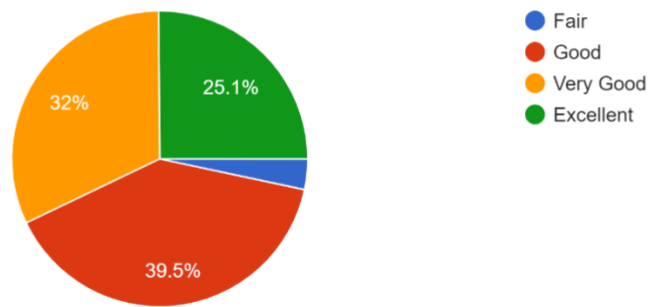

Alumni Feedback 2022-2023

Which Department You Studied

569 responses

Which Shift You Studied

569 responses

Present designation 569 responses

No
Student
Working
House wife
-
Working
Nil
Work
Student

1. College provided good ambience for teaching-learning process*

569 responses

2. The course content and syllabus are appropriate for professional growth*

569 responses

3. Your department organized extra-curricular activities for your overall development*

569 responses