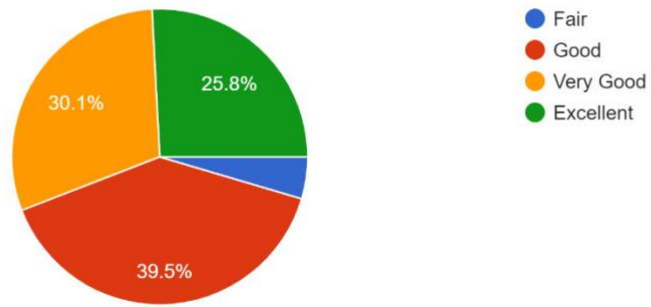

Alumni Feedback 2022-2023

Which Department You Studied

569 responses

Which Shift You Studied

569 responses

Present designation 569 responses

No
Student
Working
House wife
-
Working
Nil
Work
Student

1. College provided good ambience for teaching-learning process*

569 responses

2. The course content and syllabus are appropriate for professional growth*

569 responses

3. Your department organized extra-curricular activities for your overall development*

569 responses