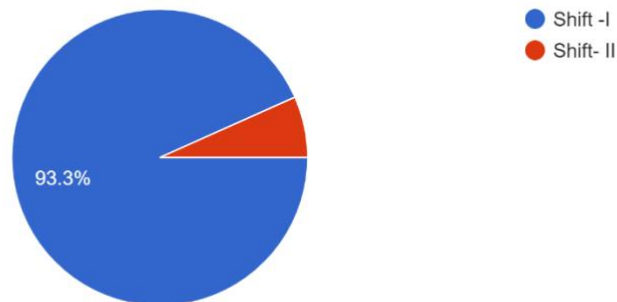

Alumni Feedback 2022-2023

Which Department You Studied

569 responses

Which Shift You Studied

569 responses

Present designation 569 responses

No
Student
Working
House wife
-
Working
Nil
Work
Student

1. College provided good ambience for teaching-learning process*

569 responses

2. The course content and syllabus are appropriate for professional growth*

569 responses

3. Your department organized extra-curricular activities for your overall development*

569 responses